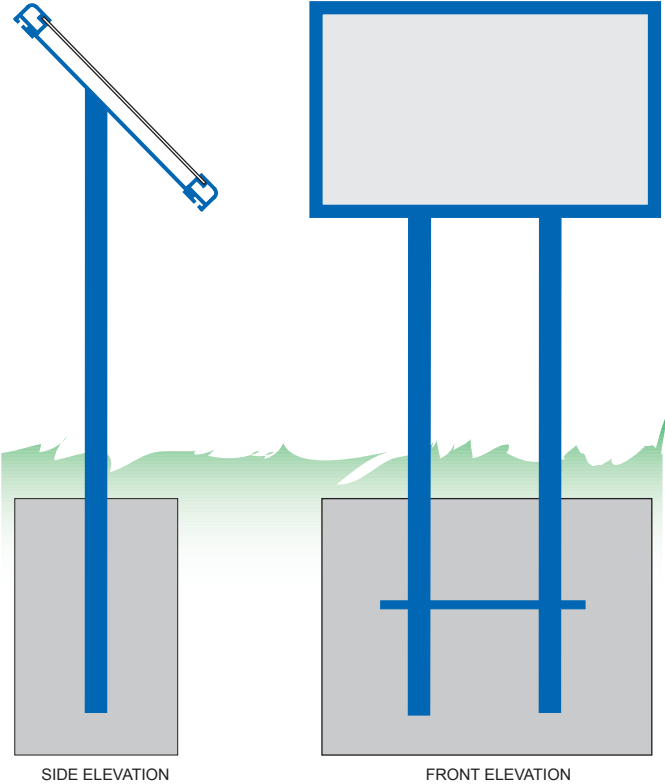

OUTDOOR SIGNAGE STANDS

Tiger Stand Systems are constructed of steel or aluminum and then custom powder-coated. The graphics can be surface mounted or protected behind a security layer of polycarbonate. Optional styles include posts for concrete embedding, flat bases for mounting to existing concrete pads or our eco-friendly system that requires no concrete, only loose fill.