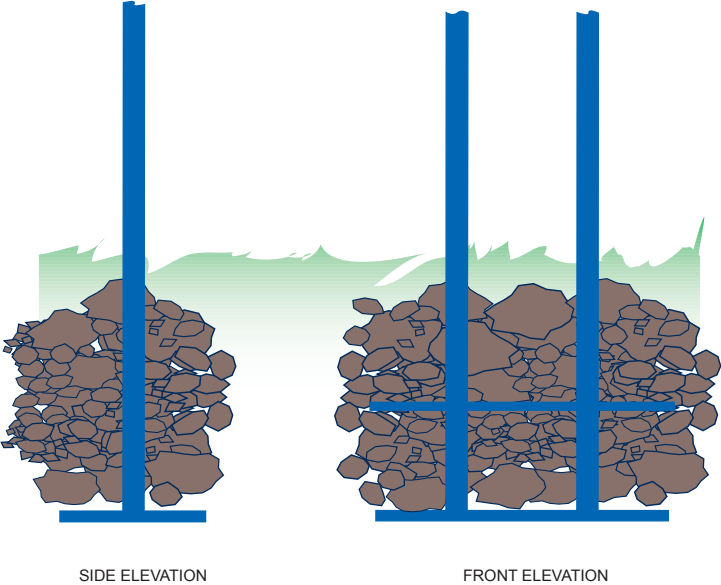

OUTDOOR SIGNAGE STANDS

Tiger Stand Systems are constructed of steel or aluminum and then custom powder-coated. The graphics can be surface mounted or protected behind a security layer of polycarbonate. Optional styles include posts for concrete embedding, flat bases for mounting to existing concrete pads or our eco-friendly system that requires no concrete, only loose fill.