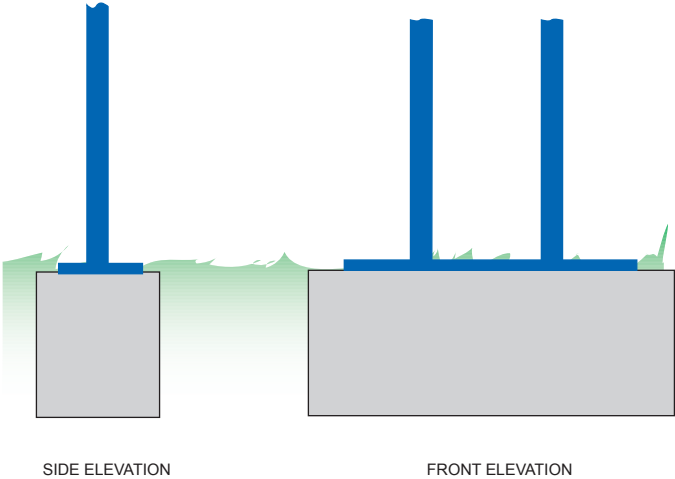

OUTDOOR SIGNAGE STANDS

Tiger Stand Systems are constructed of steel or aluminum and then custom powder-coated. The graphics can be surface mounted or protected behind a security layer of polycarbonate. Optional styles include posts for concrete embedding, flat bases for mounting to existing concrete pads or our eco-friendly system that requires no concrete, only loose fill.